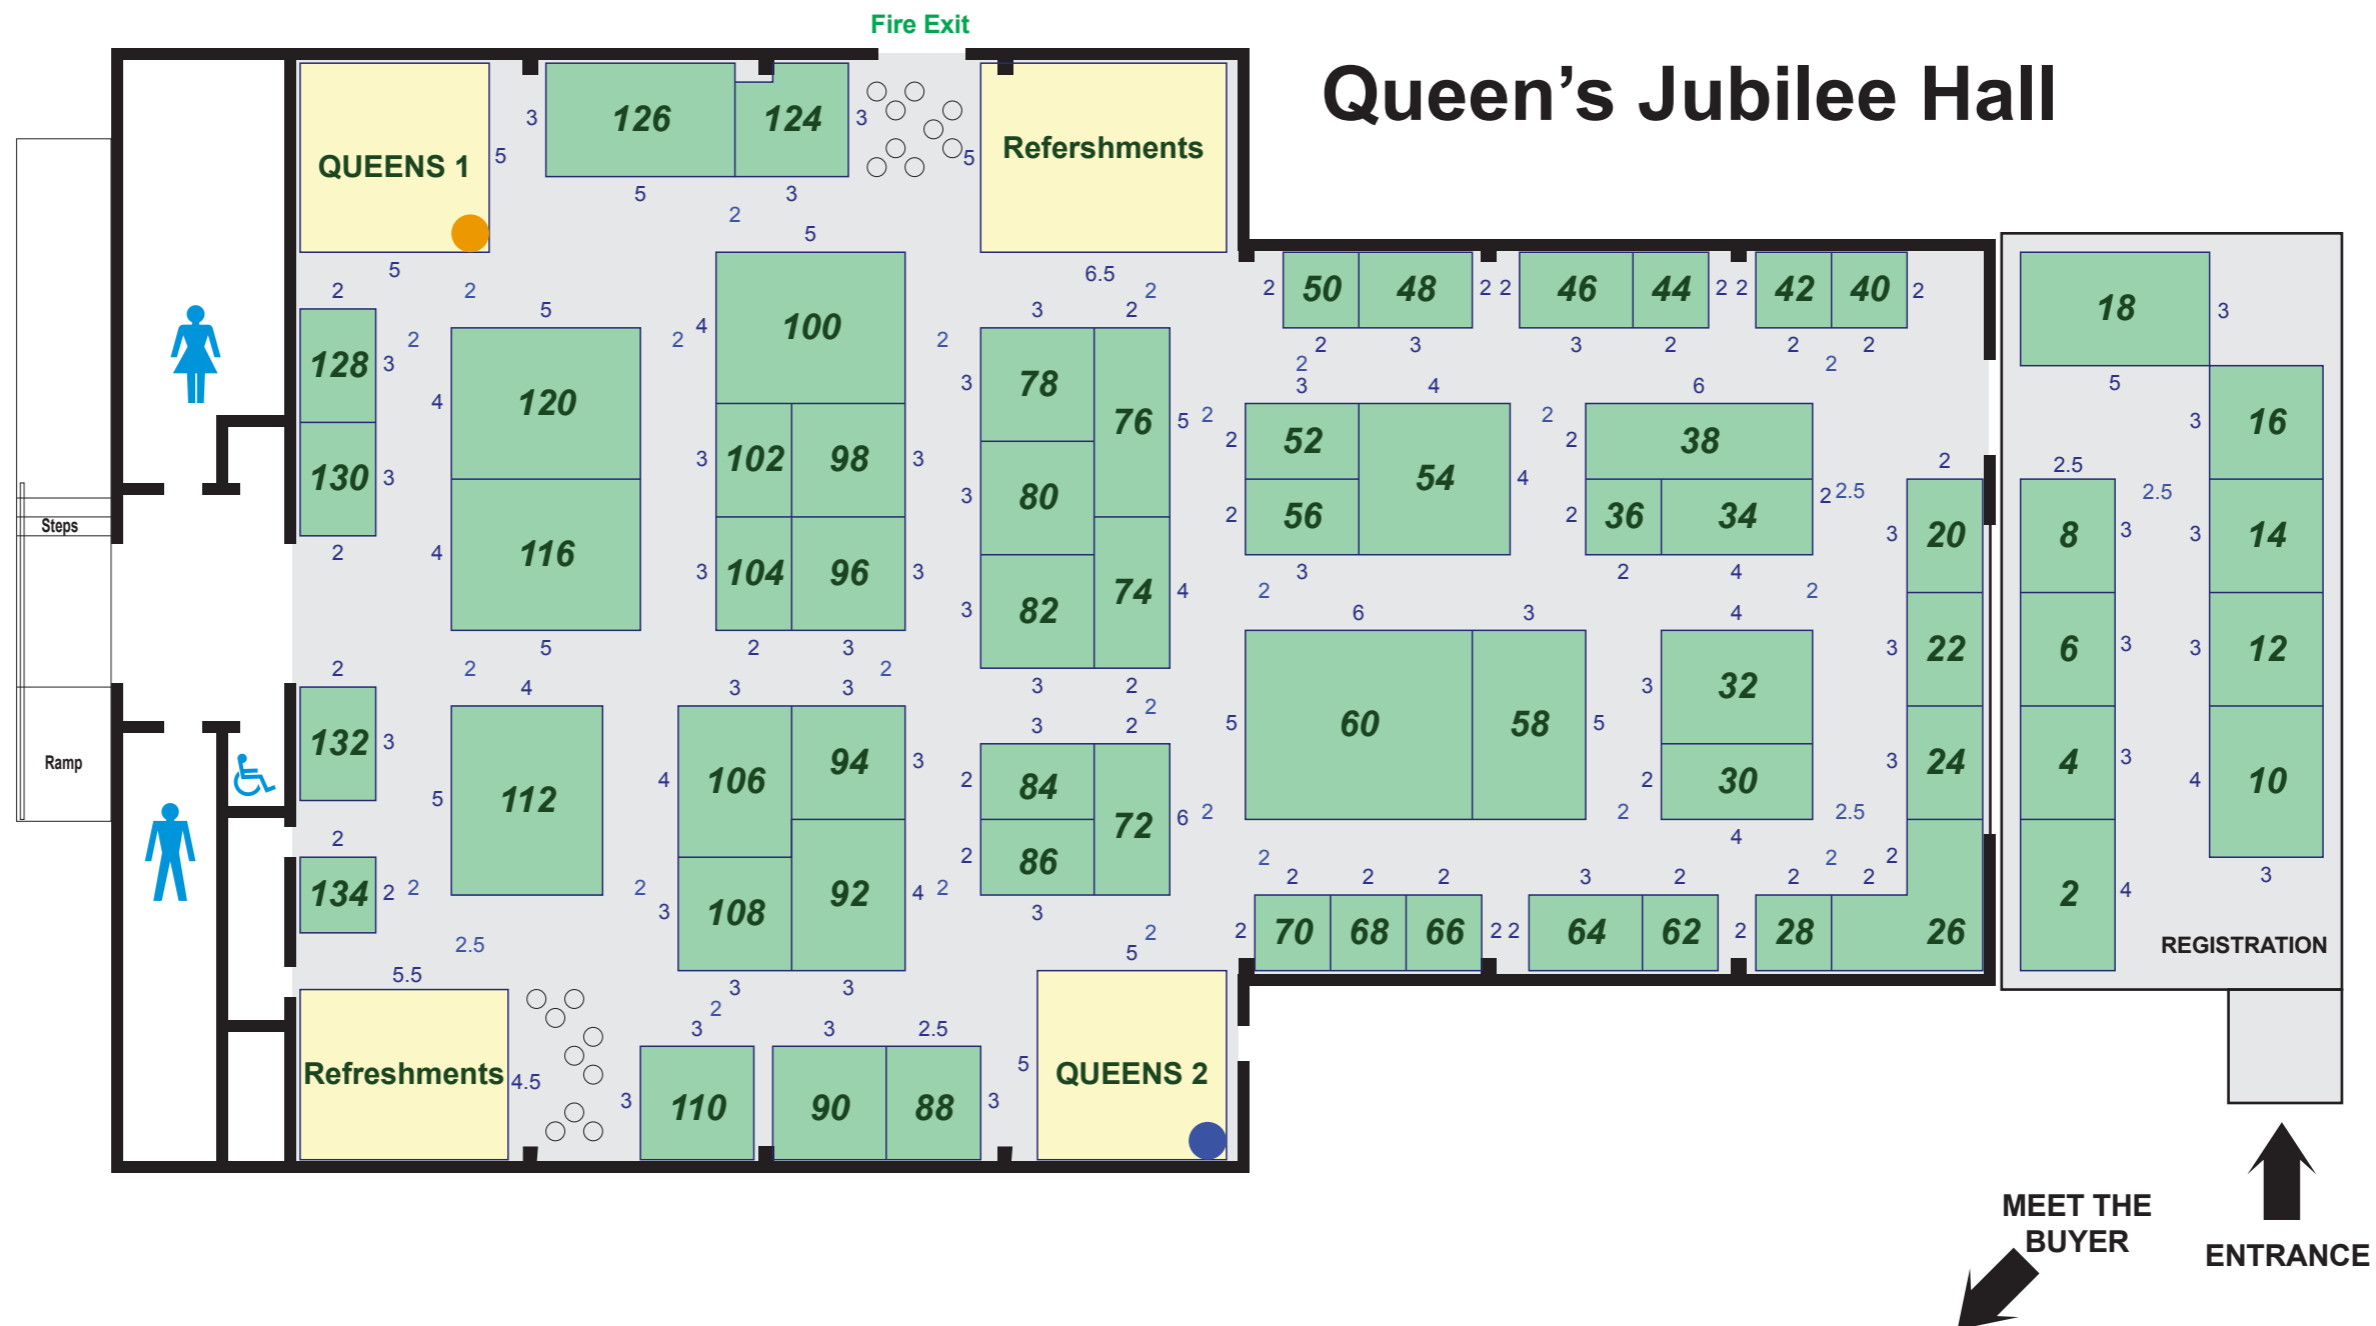

# Construction Expo 2020

South of England Event Centre,  
Ardingly, Haywards Heath, Sussex

Issue: 4

Date: 05-11-2019