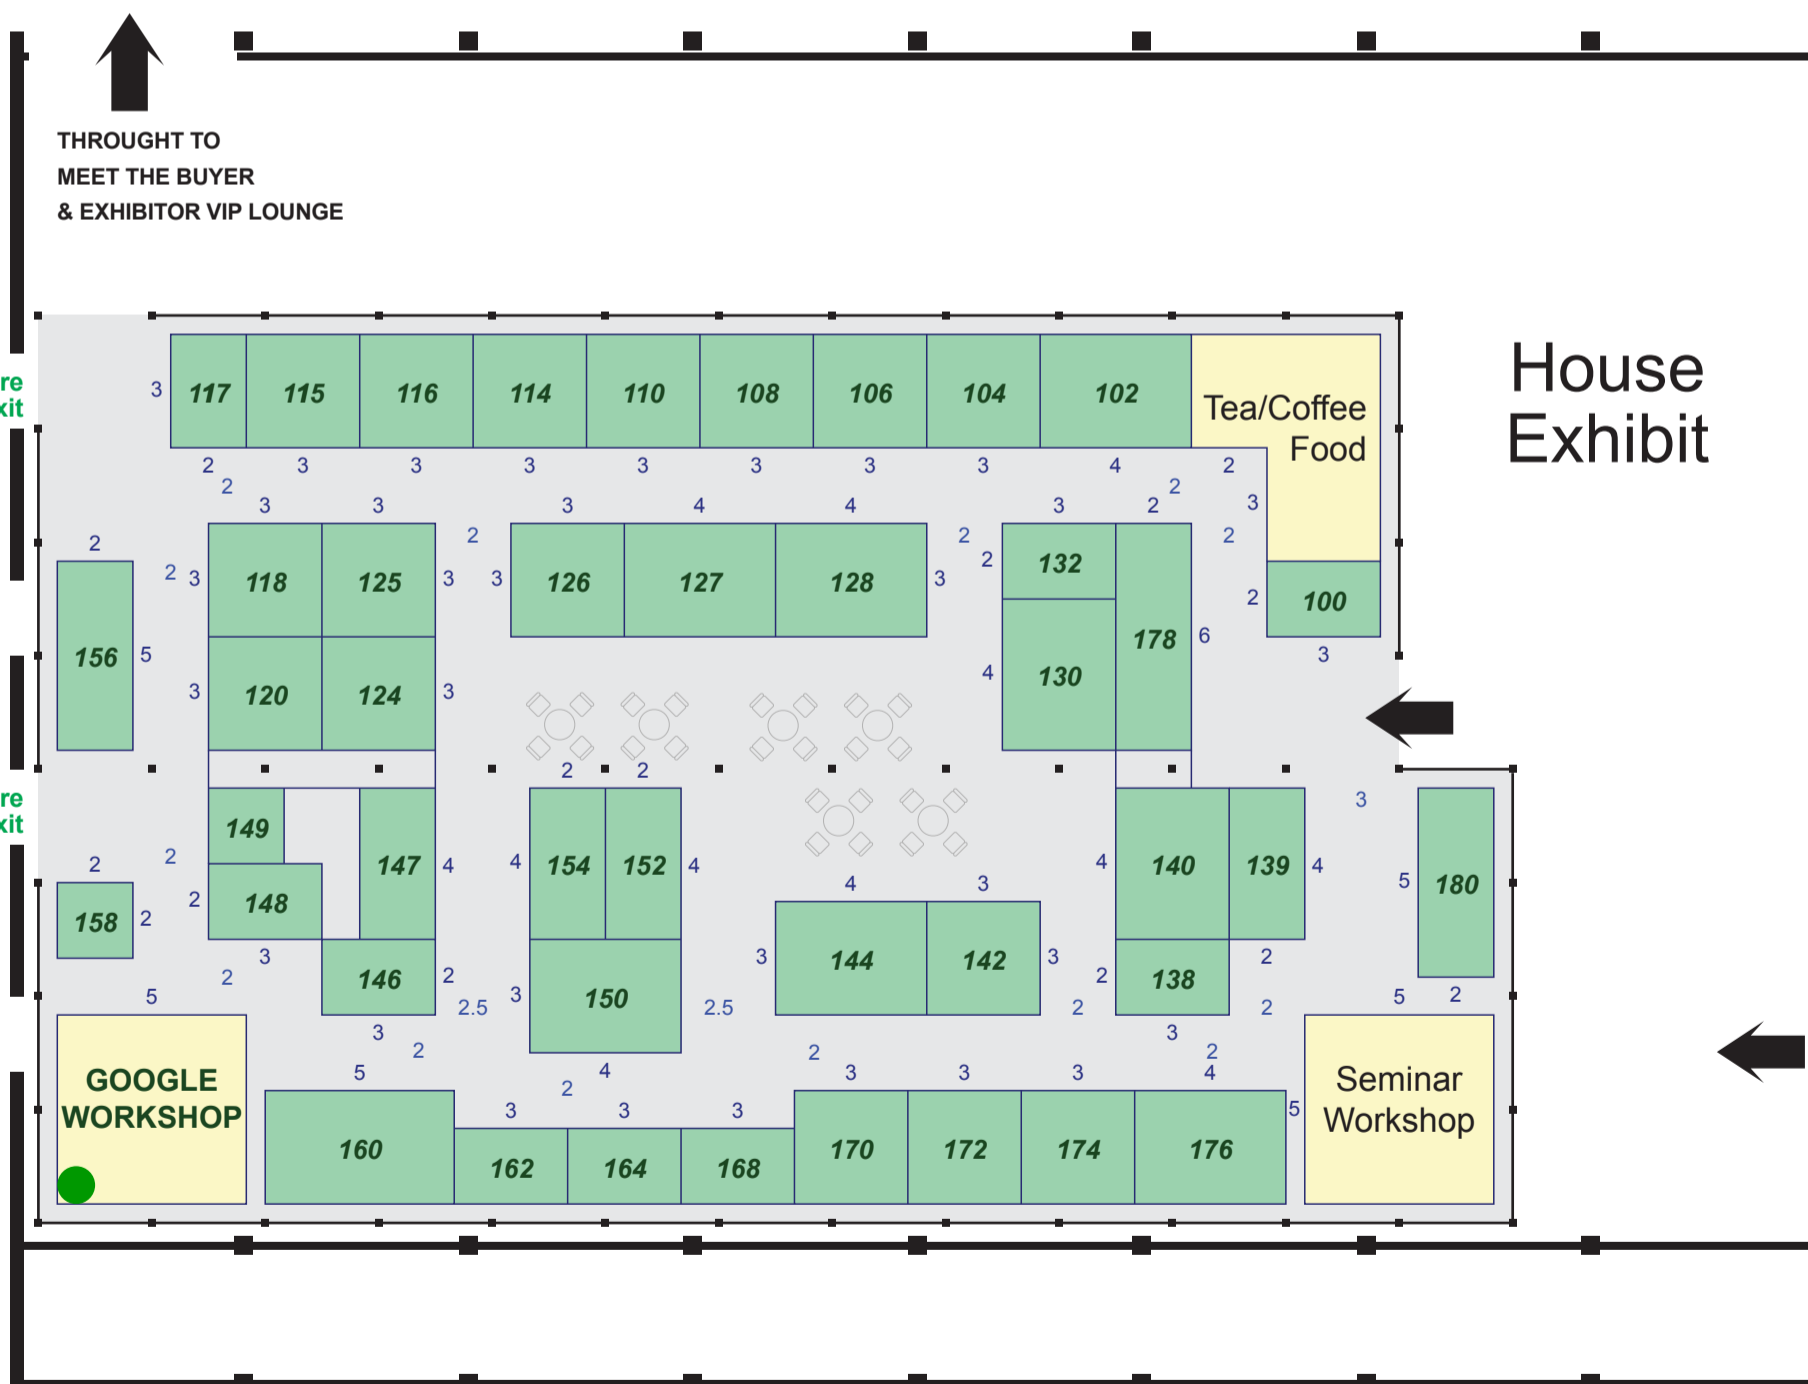

# Construction Expo 2019

South of England Event Centre,  
Ardingly, Haywards Heath, Sussex

There is masses of outdoor space for items of all sizes.  
Special deals for indoor and outdoor exhibits

Exhibitor VIP  
Lounge &  
Meet The Buyer

Sussex  
Construction  
Forum

Robins Building

Queen's Jubilee Hall