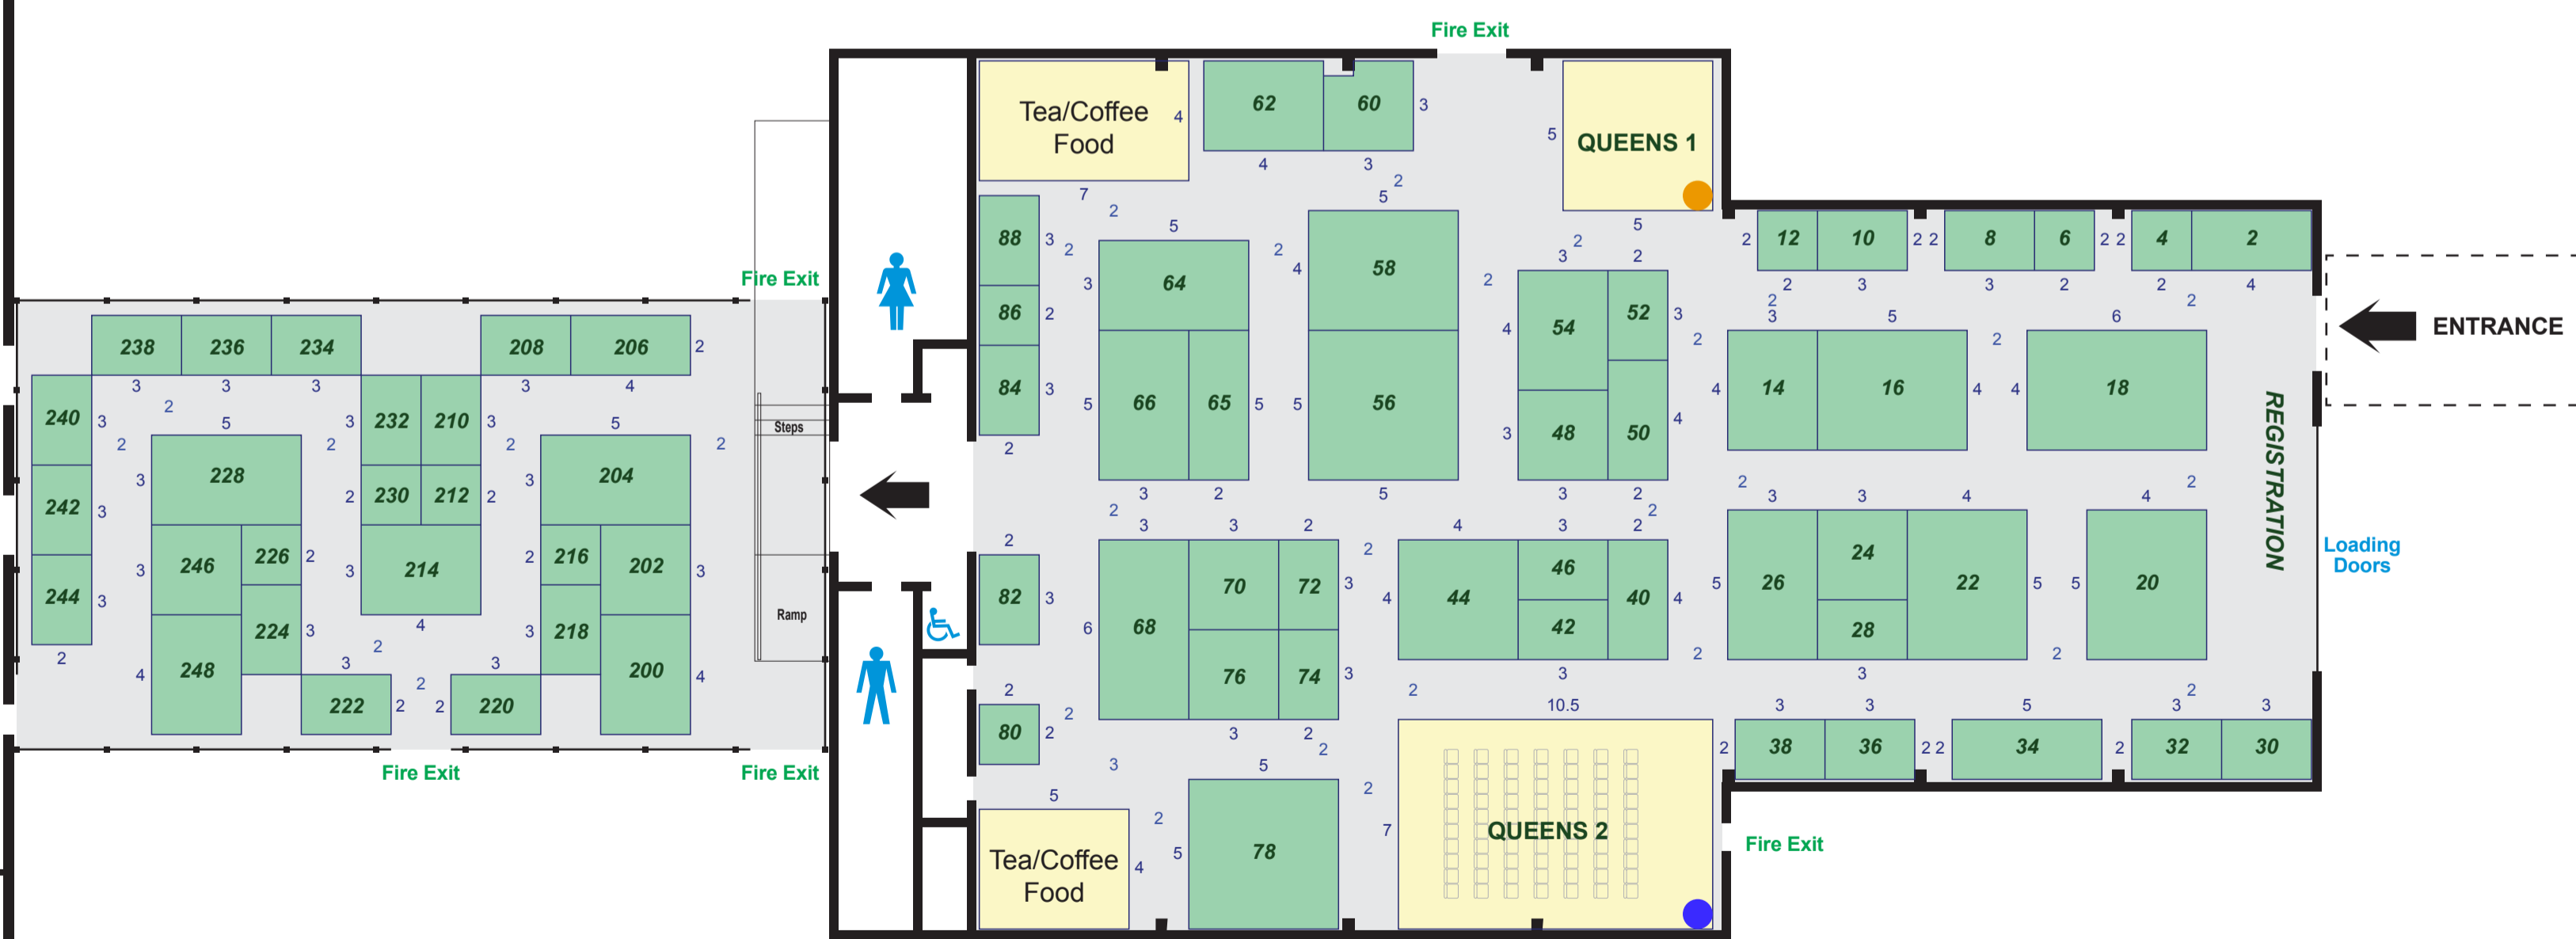

# Construction Expo 2019

South of England Event Centre,  
Ardingly, Haywards Heath, Sussex

There is masses of outdoor space for items of all sizes.  
Special deals for indoor and outdoor exhibits

Exhibitor VIP  
Lounge &  
Meet The Buyer

Sussex  
Construction  
Forum

Robins Building

Queen's Jubilee Hall